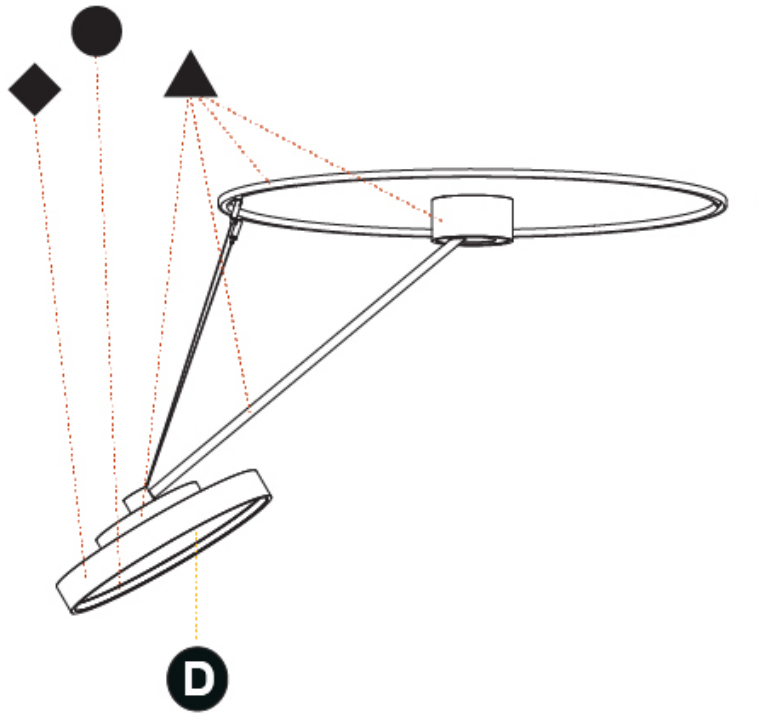

SIGN DIVA DANCER KORONA SUSPENSION

A30879-

PROJECT
TYPE
SPECIFIER
QUANTITY
DATE