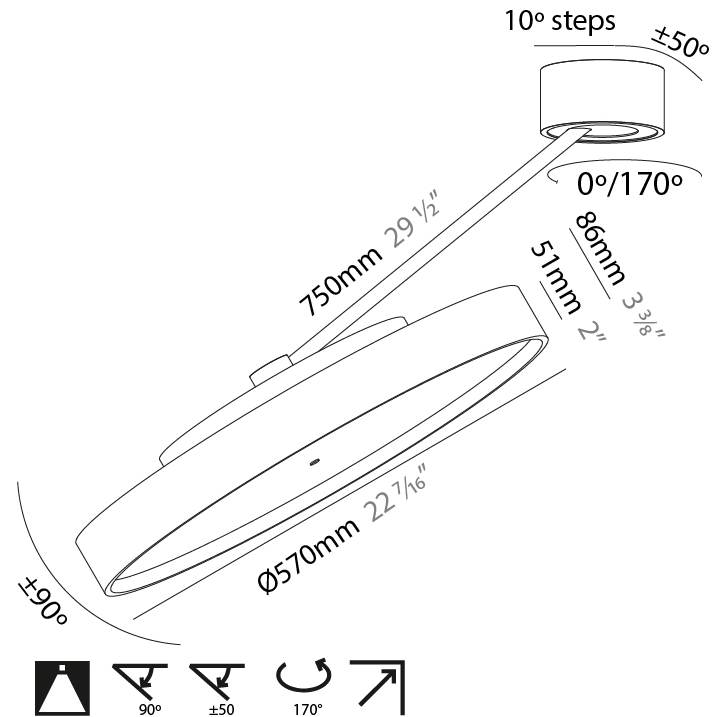

GENERAL

Series: Sign Diva Dancer
Subseries: Sign Diva Dancer Korona
Brand: Prolicht
Division: Architectural
Mounting Type: Suspension
Mounting Location: Ceiling
Subcategory: Pendant

PHYSICAL

Shape: Round
Diameter (mm): 570
Diameter (in): 22 7/16
Height (mm): 870
Depth (mm): 86
Height (in): 34 1/4
Depth (in): 3 3/8
Light Distribution: Adjustable / Direct
Weight (kg): 5
Weight (lbs): 11.023

Diffuser: PMMA - Opal / Micro-Prism / Sparkling Secret / Vintage Industrial

Fixture Finish: SSR / BKV / CWI / CRY / HAB / UFT / ITA / RUA / FTG / MYG / LOD / PUS / FRO / FUP / KIA / POP / BLS / SPG / MEY / GOH / GUM / CHC / COM / ABZ / JAG / OBR / MOS / ROR

Fixture Material: Extruded Aluminum / Steel

ELECTRICAL

Lamp Type: LED (Zhaga Standard)
Input Wattage (W): 52.8
Total Output Wattage (W): 47.52
Dimming: Tri-Mode (Non-Dimming and Phase Dimming (120Vac only) and 0-10V Dimming)
Driver Included: Yes
Driver Location: Integrated
Driver Type: Constant Current - Universal
Driver Class: Class 2
Input Voltage (V): 120 - 277
Constant Current (MA): 350

LED

Color Temperature (*K): 2700 / 3000 / 3500 / 4000
Max. Delivered Lumen (lm): 5060 / 6320 / 6448 / 6580
CRI: >90 CRI
Lamp Life (hrs): 50000

OPTICAL

Adjustability: Rotational Canopy 170°; Tilting Canopy ±50°; Tilting Head ±90°

RATINGS AND CERTIFICATIONS

Certified By: Certified for North American Standards
IP rating: IP20