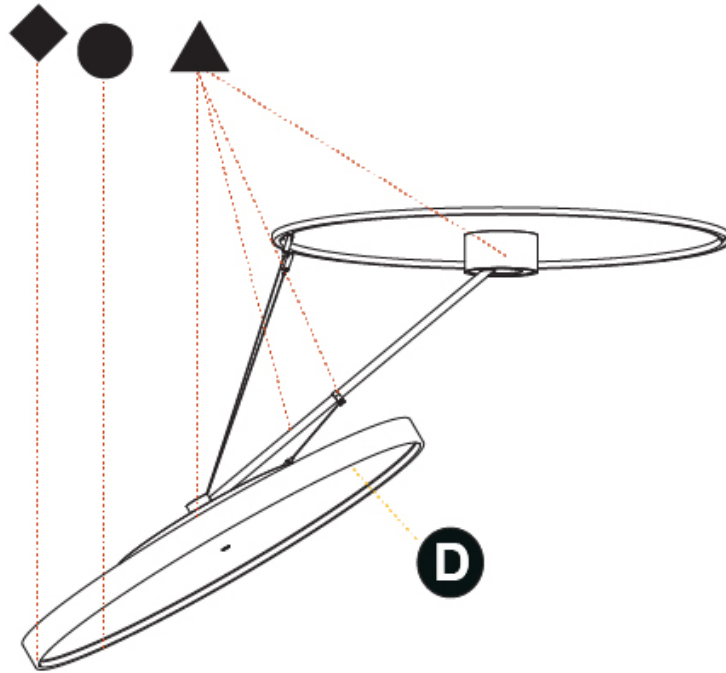

RATINGS AND CERTIFICATIONS

Certified By: Certified for North American Standards
 IP rating: IP20

SIGN DIVA DANCER KORONA SUSPENSION

A30881-

PROJECT	_____
TYPE	_____
SPECIFIER	_____
QUANTITY	_____
DATE	_____